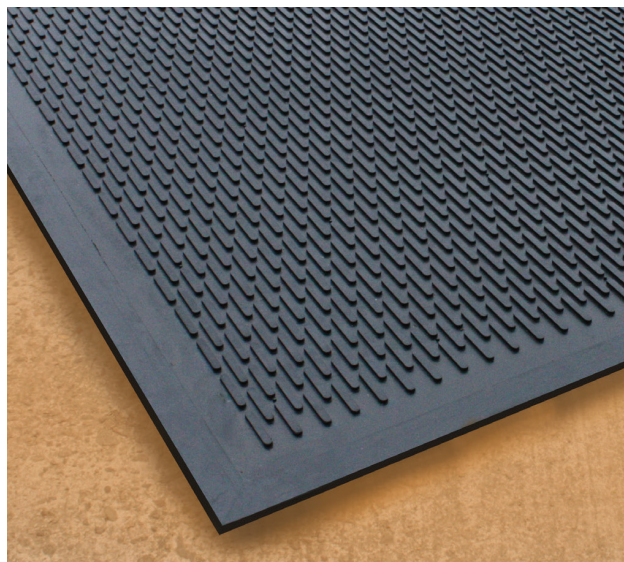

Soilscrapper

Outdoor Dirt Removal

Features

High traction barrier mat designed to remove grit and dirt in demanding conditions, Heavy duty 100% nitrile rubber. Suitable for industrial entrances, kitchens, restaurants. Machine washable. Suitable for indoor and outdoor use.

- Bevelled edges for safety and wheeled access.
- Anti-skid underside grip pattern.
- Low profile edge detail.
- Overall height 7mm
- Weight: 6.7 kg per m²

Product Specification

Material:	Rubber
Thickness:	7mm
Environment:	Outdoor
Wear Resistance:	Medium foot traffic
Water Retention:	Not rated
Soil Resistance:	High
Cleaning:	Jet wash, hose down
Code	Size
S03660	90cm x 150cm